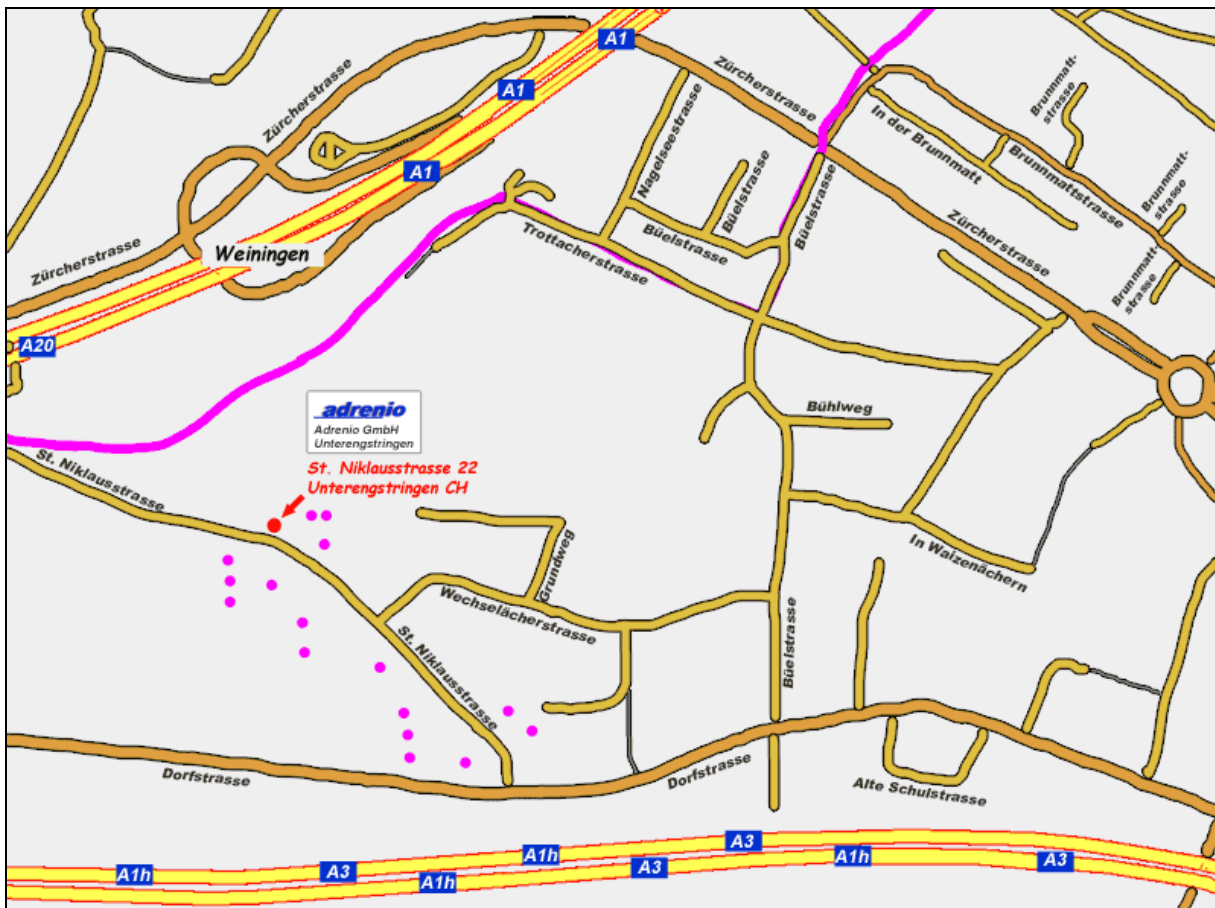

Map/Picture of Adrenio's office/lab

Adrenio GmbH, St. Niklausstrasse 22, CH-8103 Unterengstringen

Slide 1:

At the end of the "Gubrist" tunnel, take the Weiningen exit off the highway

Slide 2:

First intersection after highway exit (Weiningen / Engstringen) - "turn right!"

Slide 3:

Approx. 100m, Traffic lights, go straight ahead

Slide 4:

Approx. 300m, Take the first right (at end of tall fence) into Buelstrasse

Slide 5:

**Follow Buelstrasse passed the school (Note: 30 KM zone),
over two speed control bumps**

Slide 6:

Approx. half way down the hill, turn right into Wechselaecherstrasse

Slide 7:

Over another speed control bump (30 KM zone ends)

Slide 8:

At the end of Wechselaecherstrasse turn right into St. Niklausstrasse

Slide 9:

At the end of the "St. Niklausstrasse" street on the right the last house (parking for Adrenio is indicated)

Slide 10:

Adrenio main entrance details

Slide 11:
Adrenio main entrance details

Slide 12:
Adrenio main entrance details