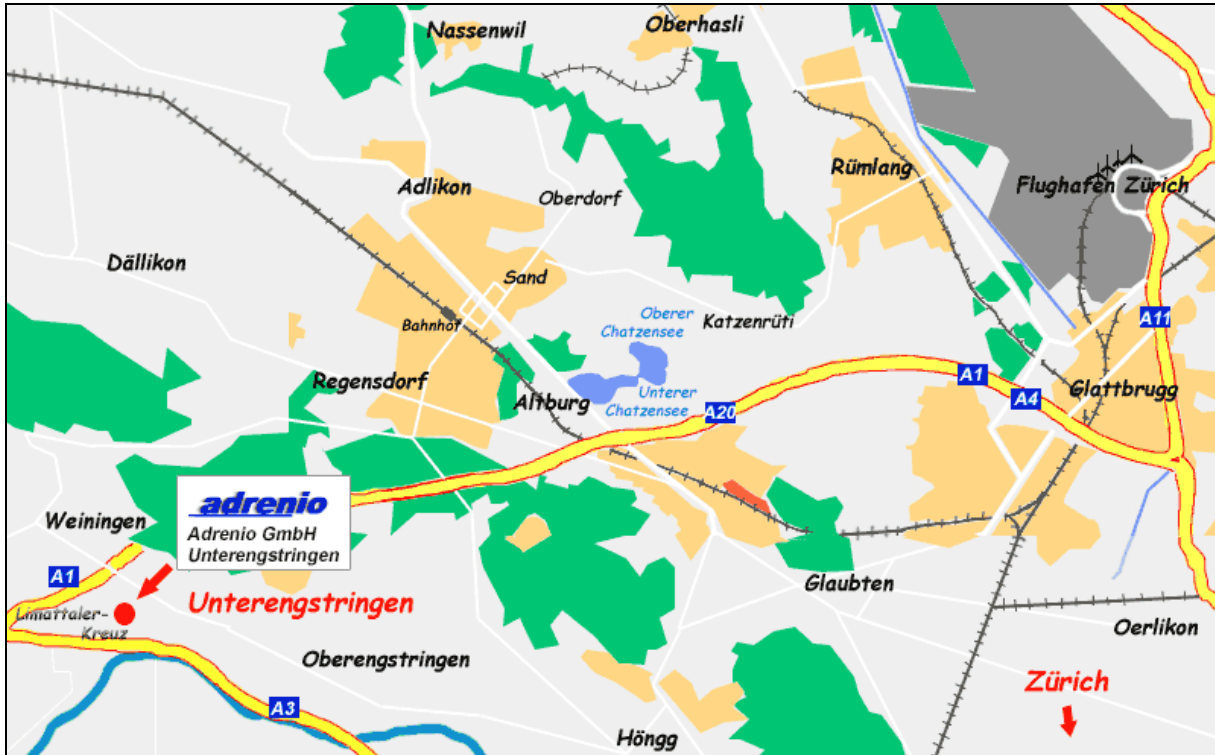

Map/Picture of Adrenio's office/lab

Adrenio GmbH, St. Niklausstrasse 22, CH-8103 Unterengstringen

Slide 1:

At the end of the "Gubrist" tunnel, take the Weiningen exit off the highway

Slide 2:

First intersection after highway exit (Weiningen / Engstringen) - "turn right!"

Slide 3:

Approx. 100m, Traffic lights, go straight ahead

Slide 4:

Approx. 300m, Take the first right (at end of tall fence) into Buelstrasse

Slide 5:

**Follow Buelstrasse passed the school (Note: 30 KM zone),
over two speed control bumps**

Slide 6:

Approx. half way down the hill, turn right into Wechselaecherstrasse

Slide 7:

Over another speed control bump (30 KM zone ends)

Slide 8:

At the end of Wechselaecherstrasse turn right into St. Niklausstrasse

Slide 9:

At the end of the "St. Niklausstrasse" street on the right the last house (parking for Adrenio is indicated)

Slide 10:

Adrenio main entrance details

Slide 11:
Adrenio main entrance details

Slide 12:
Adrenio main entrance details